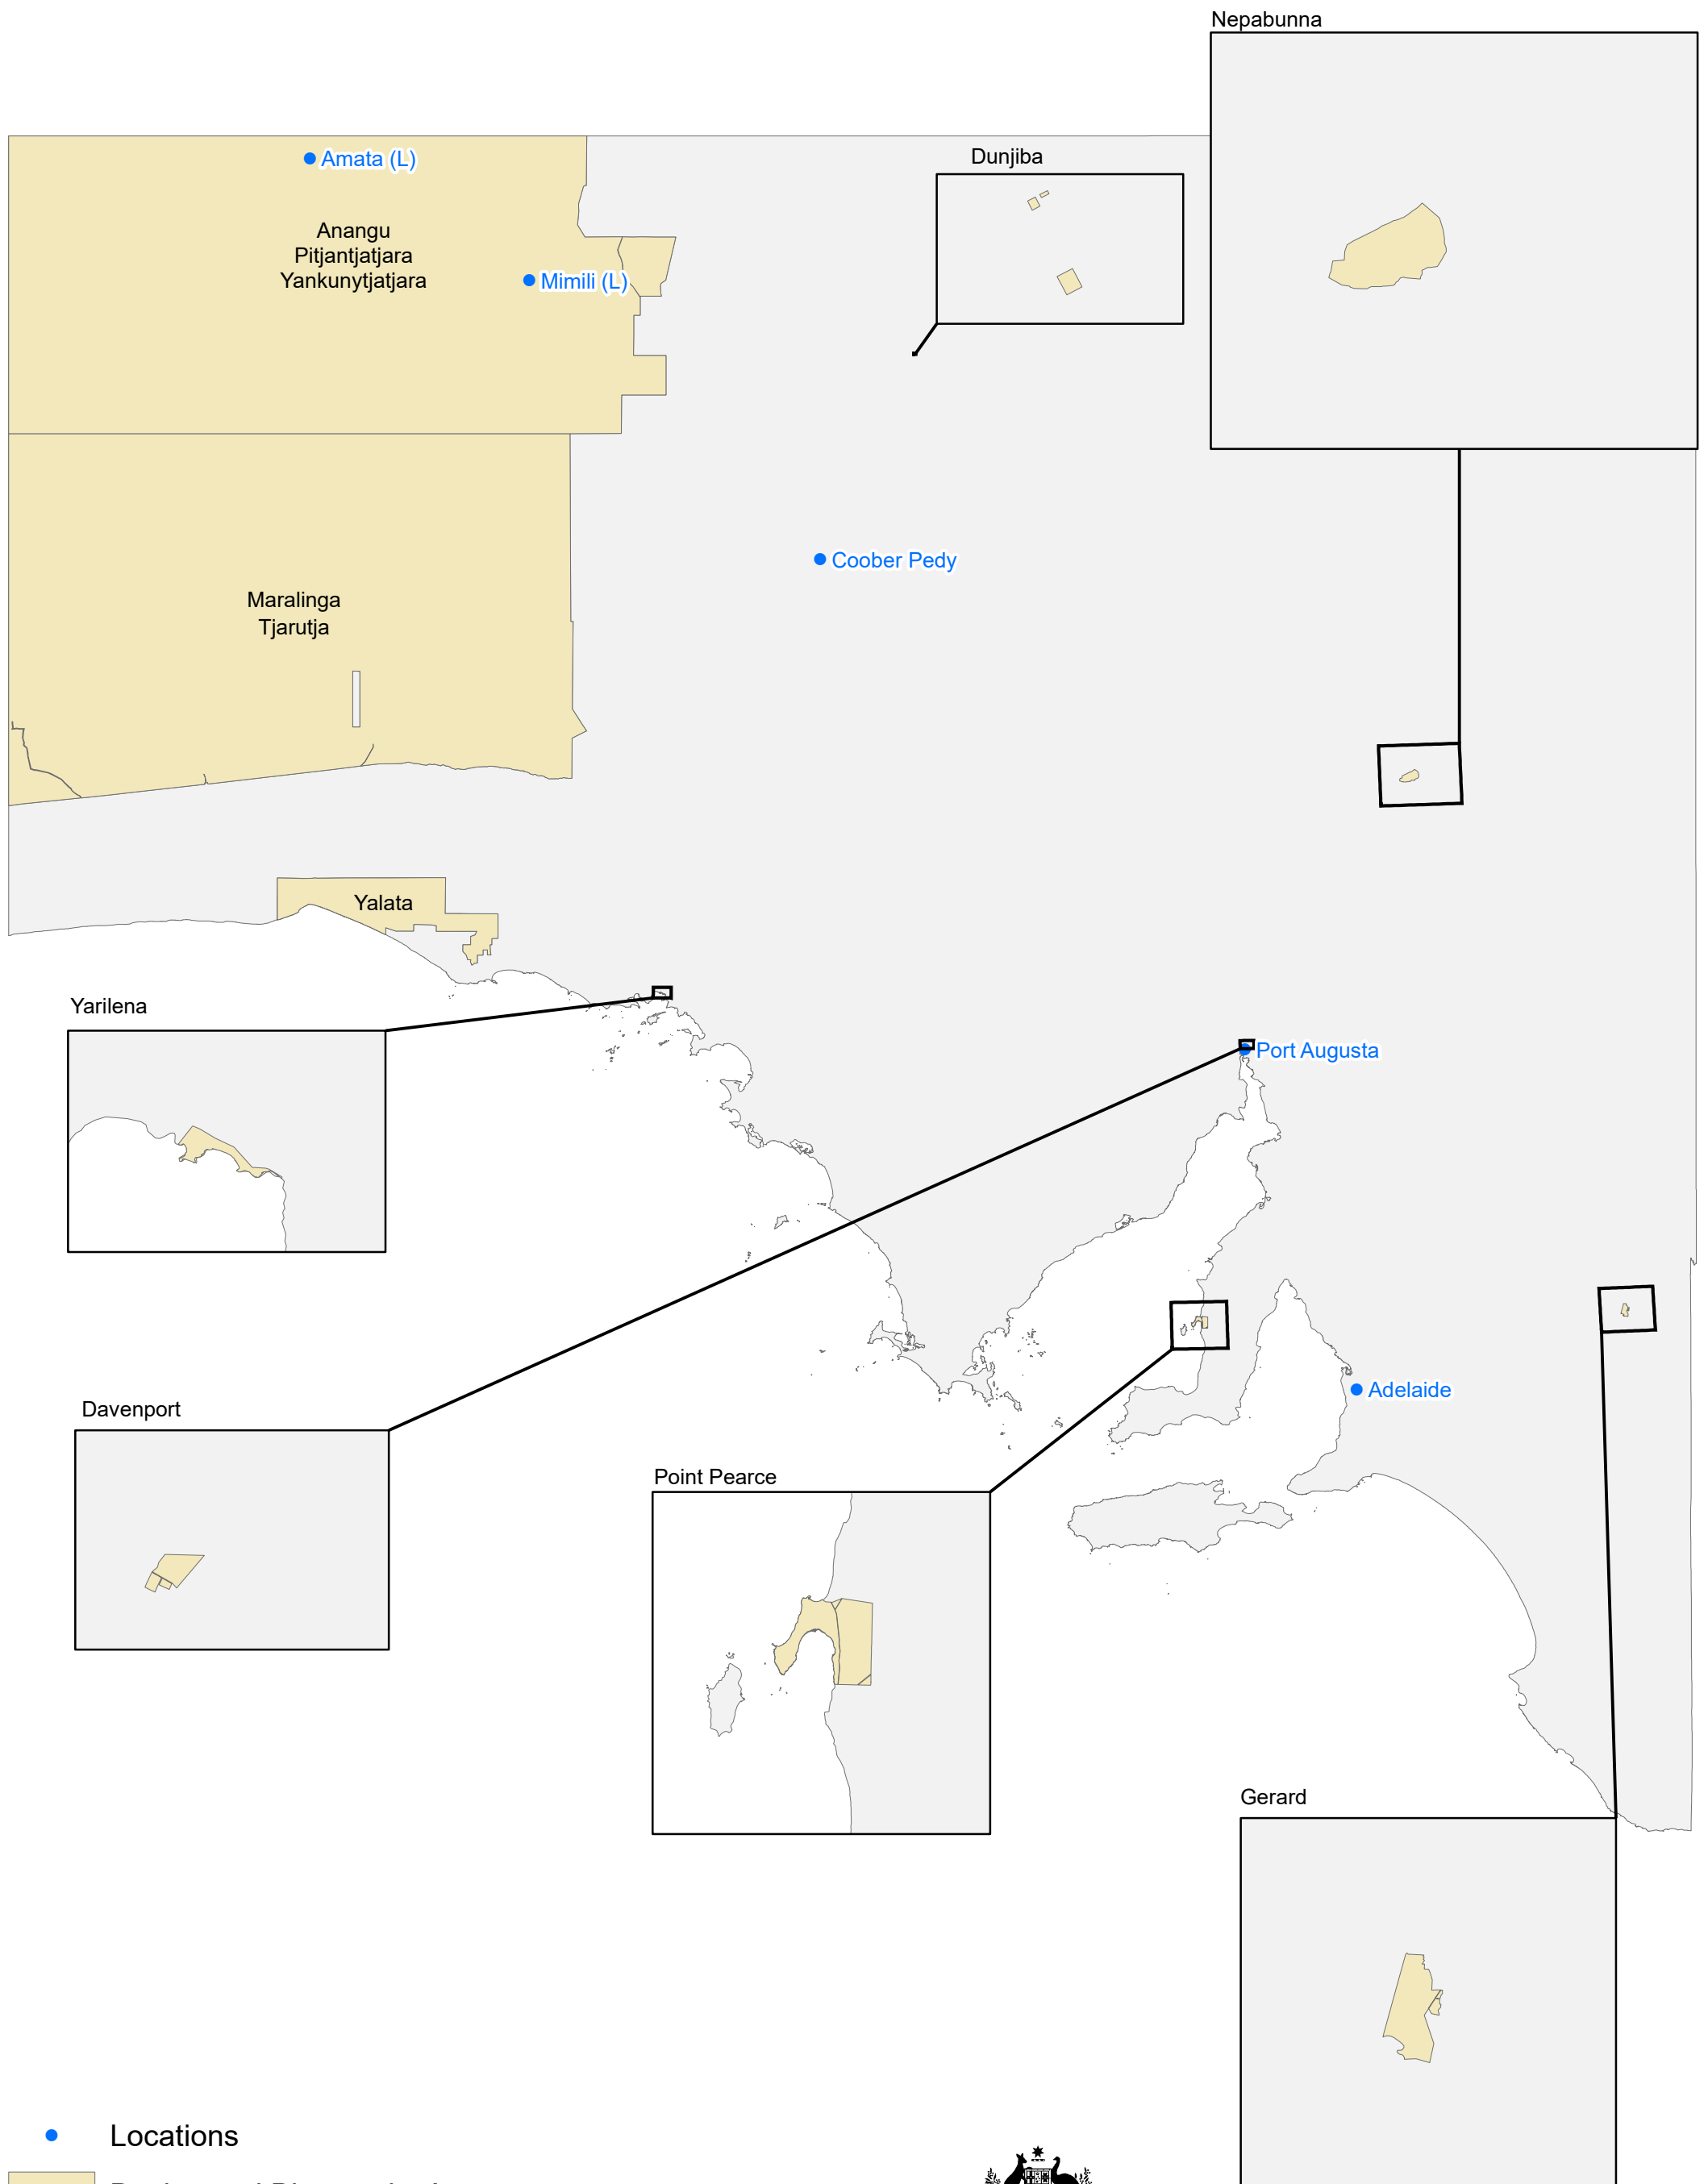

# Designated Biosecurity Areas - South Australia

Detailed

• Locations

Designated Biosecurity Areas

0 125 250 500 Kilometers

Australian Government

National Indigenous Australians Agency

Economic & Geospatial Analysis Section  
Policy Analysis & Evaluation Branch  
NIAA March 2020, Ref:2020/30