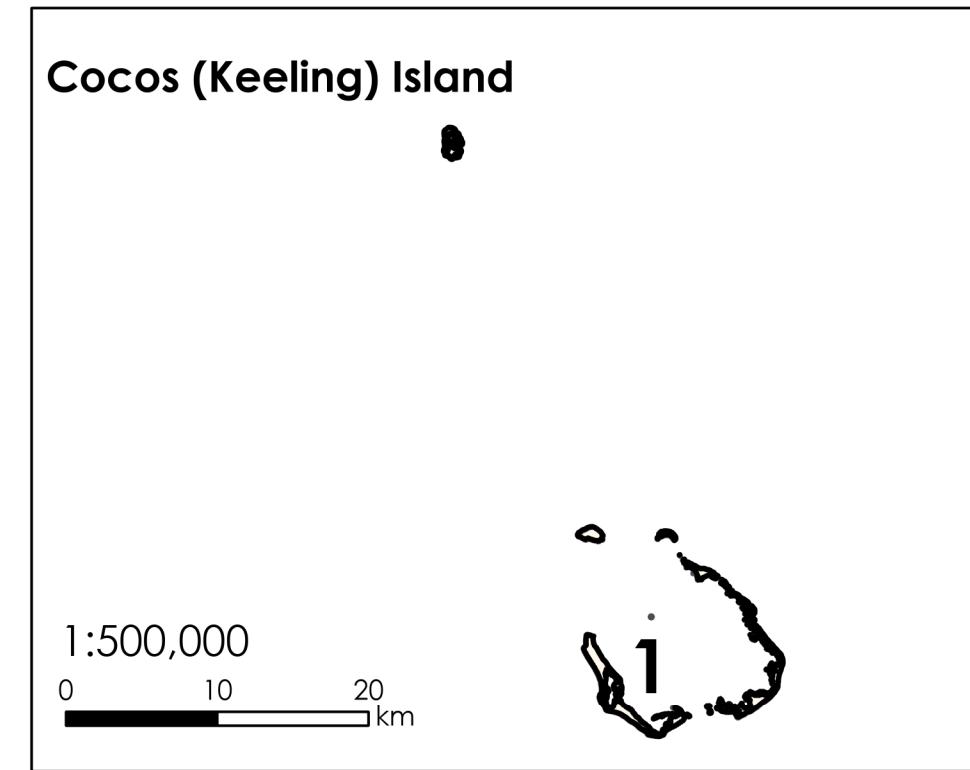

# New Jobs Program Trial

Australian Government

National Indigenous Australians Agency

Remote Jobs Program Trial

CDP Regions

Region	CDP Region Name
2	Kambalda/Norseman Region, WA
3	Ngaanyatjarra Lands, WA
4	Yaaliku Region, WA
5	Mid-West West Region, WA
15	East Kimberley Region, WA
16	Eyre Region, SA
17	Far West Region, SA
20	South East Alice Region, NT
21	South West Alice Region, NT
22	West Alice Region, NT
23	Alice Springs District, NT
24	North East Alice Region, NT
25	North West Alice Region, NT
26	South East Barkly Region, NT
27	Far West Alice Region, NT
28	North Barkly Region, NT
50	Palm Island Region, QLD

Map and Data Created April 2023, Updated November 2023

Legend  
 ■ New Jobs Program Trial (NJPT) CDP Regions (darker color)  
 ■ Non-NJPT CDP Regions (lighter color)  
 □ NIAA Regions

Correct when printed at A0  
 1:5,000,000