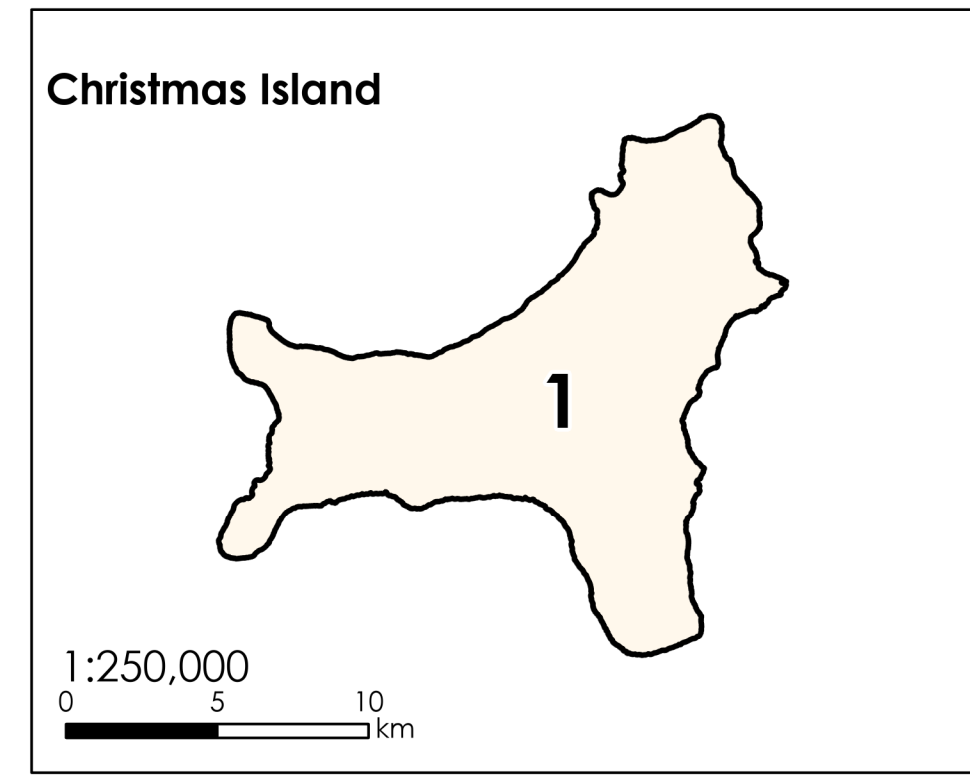

# New Jobs Program Trial

Australian Government

National Indigenous Australians Agency

Remote Jobs Program Trial

CDP Regions

Region	CDP Region Name
2	Kambalda/Norseman Region, WA
3	Ngaanyatjarra Lands, WA
4	Yaaliku Region, WA
5	Mid-West West Region, WA
15	East Kimberley Region, WA
16	Eyre Region, SA
17	Far West Region, SA
20	South East Alice Region, NT
21	South West Alice Region, NT
22	West Alice Region, NT
23	Alice Springs District, NT
24	North East Alice Region, NT
25	North West Alice Region, NT
26	South East Barkly Region, NT
27	Far West Alice Region, NT
28	North Barkly Region, NT
50	Palm Island Region, QLD

Map and Data Created April 2023, Updated November 2023

Legend  
 ■ New Jobs Program Trial (NJPT) CDP Regions (darker color)  
 ■ Non-NJPT CDP Regions (lighter color)  
 □ NIAA Regions

Correct when printed at A0  
 1:5,000,000