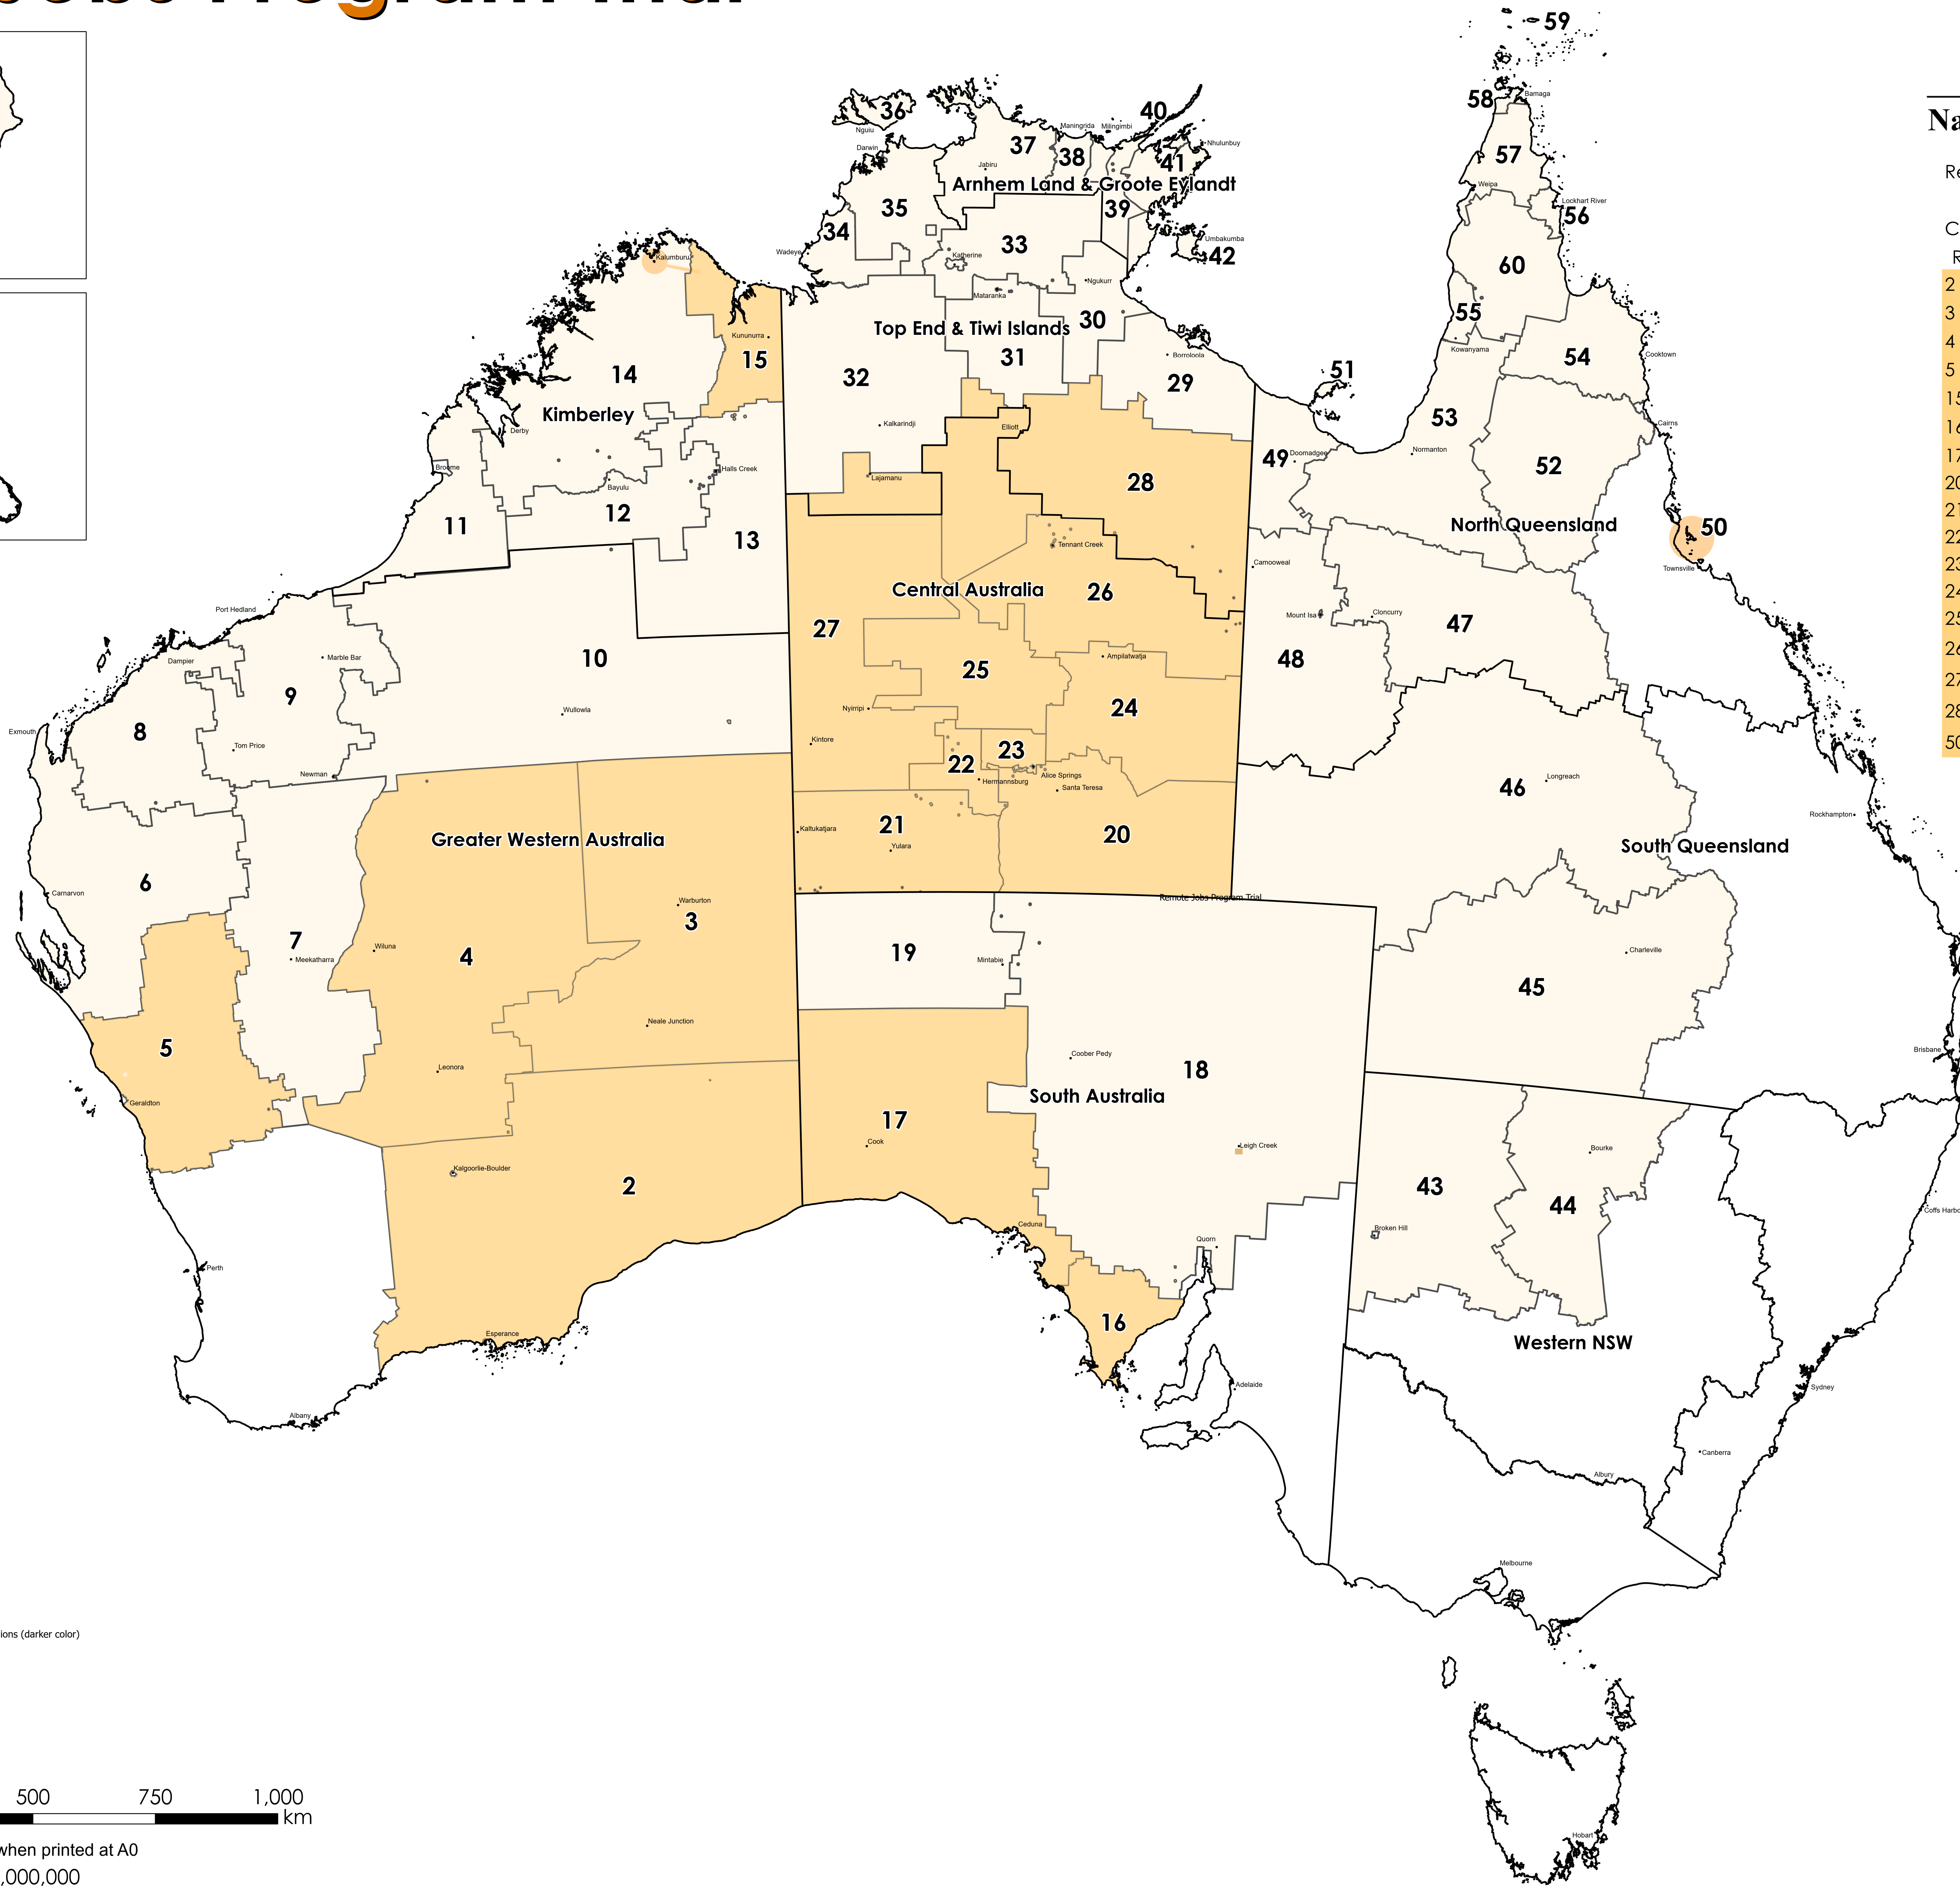

# New Jobs Program Trial

Australian Government

National Indigenous Australians Agency

Remote Jobs Program Trial

CDP Regions

Region	CDP Region Name
2	Kambalda/Norseman Region, WA
3	Ngaanyatjarra Lands, WA
4	Yaaliku Region, WA
5	Mid-West West Region, WA
15	East Kimberley Region, WA
16	Eyre Region, SA
17	Far West Region, SA
20	South East Alice Region, NT
21	South West Alice Region, NT
22	West Alice Region, NT
23	Alice Springs District, NT
24	North East Alice Region, NT
25	North West Alice Region, NT
26	South East Barkly Region, NT
27	Far West Alice Region, NT
28	North Barkly Region, NT
50	Palm Island Region, QLD

Map and Data Created April 2023, Updated November 2023

Legend  
 ■ New Jobs Program Trial (NJPT) CDP Regions (darker color)  
 ■ Non-NJPT CDP Regions (lighter color)  
 □ NIAA Regions

Correct when printed at A0  
 1:5,000,000